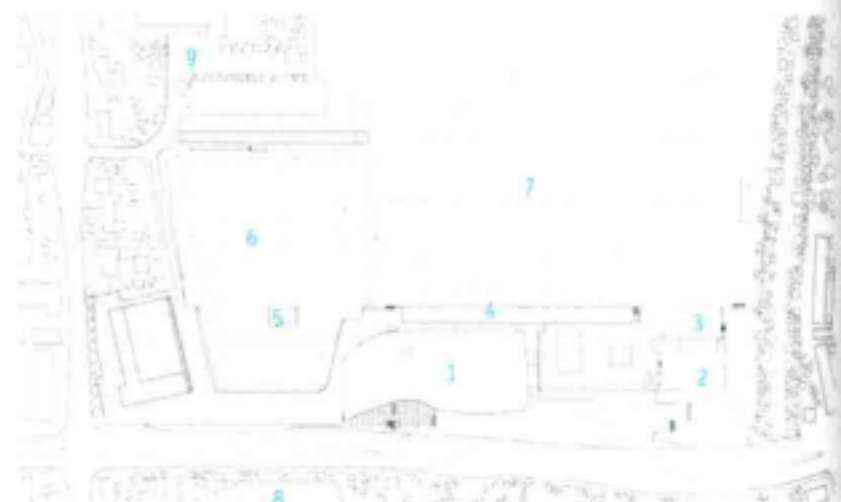

Birkerød Sports and Leisure Centre

The Birkerød Sports Centre in Rudersdal Municipality close to Copenhagen is a modern sports and culture complex that sets new standards in terms of both practicality and architecture. Fitness, yoga, team handball, concerts and other cultural events are all in a setting of one modern sculptural entity designed by SHL architects.

The façade's long sweeping lines and striking sculptural roof contours evoke a sense of movement and activity, creating a direct link between the building's design and its core function. Upon entering, the space appears bright, airy and open. The interiors are filled with natural light, and transparency creates a sense of permeability and activity.

The sports and activity centre is a multifunctional structure. The new building includes a large multipurpose hall with enough space to accommodate two handball courts with accompanying mobile spectator stands, as well as a VIP lounge. The centre also houses two smaller halls. This means the complex can not only accommodate major sporting events, concerts and other cultural events, but also be adapted for school sporting events and local sports initiatives requiring smaller, more intimate settings.

1. Sports Centre	1. 体育中心
2. existing public swimming pool	2. 原有的公共游泳池
3. training and hot water pool	3. 训练用热水池
4. existing stand	4. 原有的看台
5. grand stand	5. 大看台
6. show pitch	6. 表演场地
7. training pitch	7. 训练场地
8. public school	8. 公立中小学区
9. high school	9. 高中区

比克勒运动休闲中心

比克勒运动休闲中心位于哥本哈根附近的Rudersdal自治市，是一座实用的现代体育文化建筑。中心由SHL建筑事务所设计，里面可以进行健身、瑜伽、手球、音乐会和其他文娱活动。

建筑细长的线条和极具雕塑感的屋顶轮廓具有运动的流线感，充分体现了建筑的设计和功能。建筑内部空间轻快、明亮而宽敞，充满了自然光线，极具通透性。