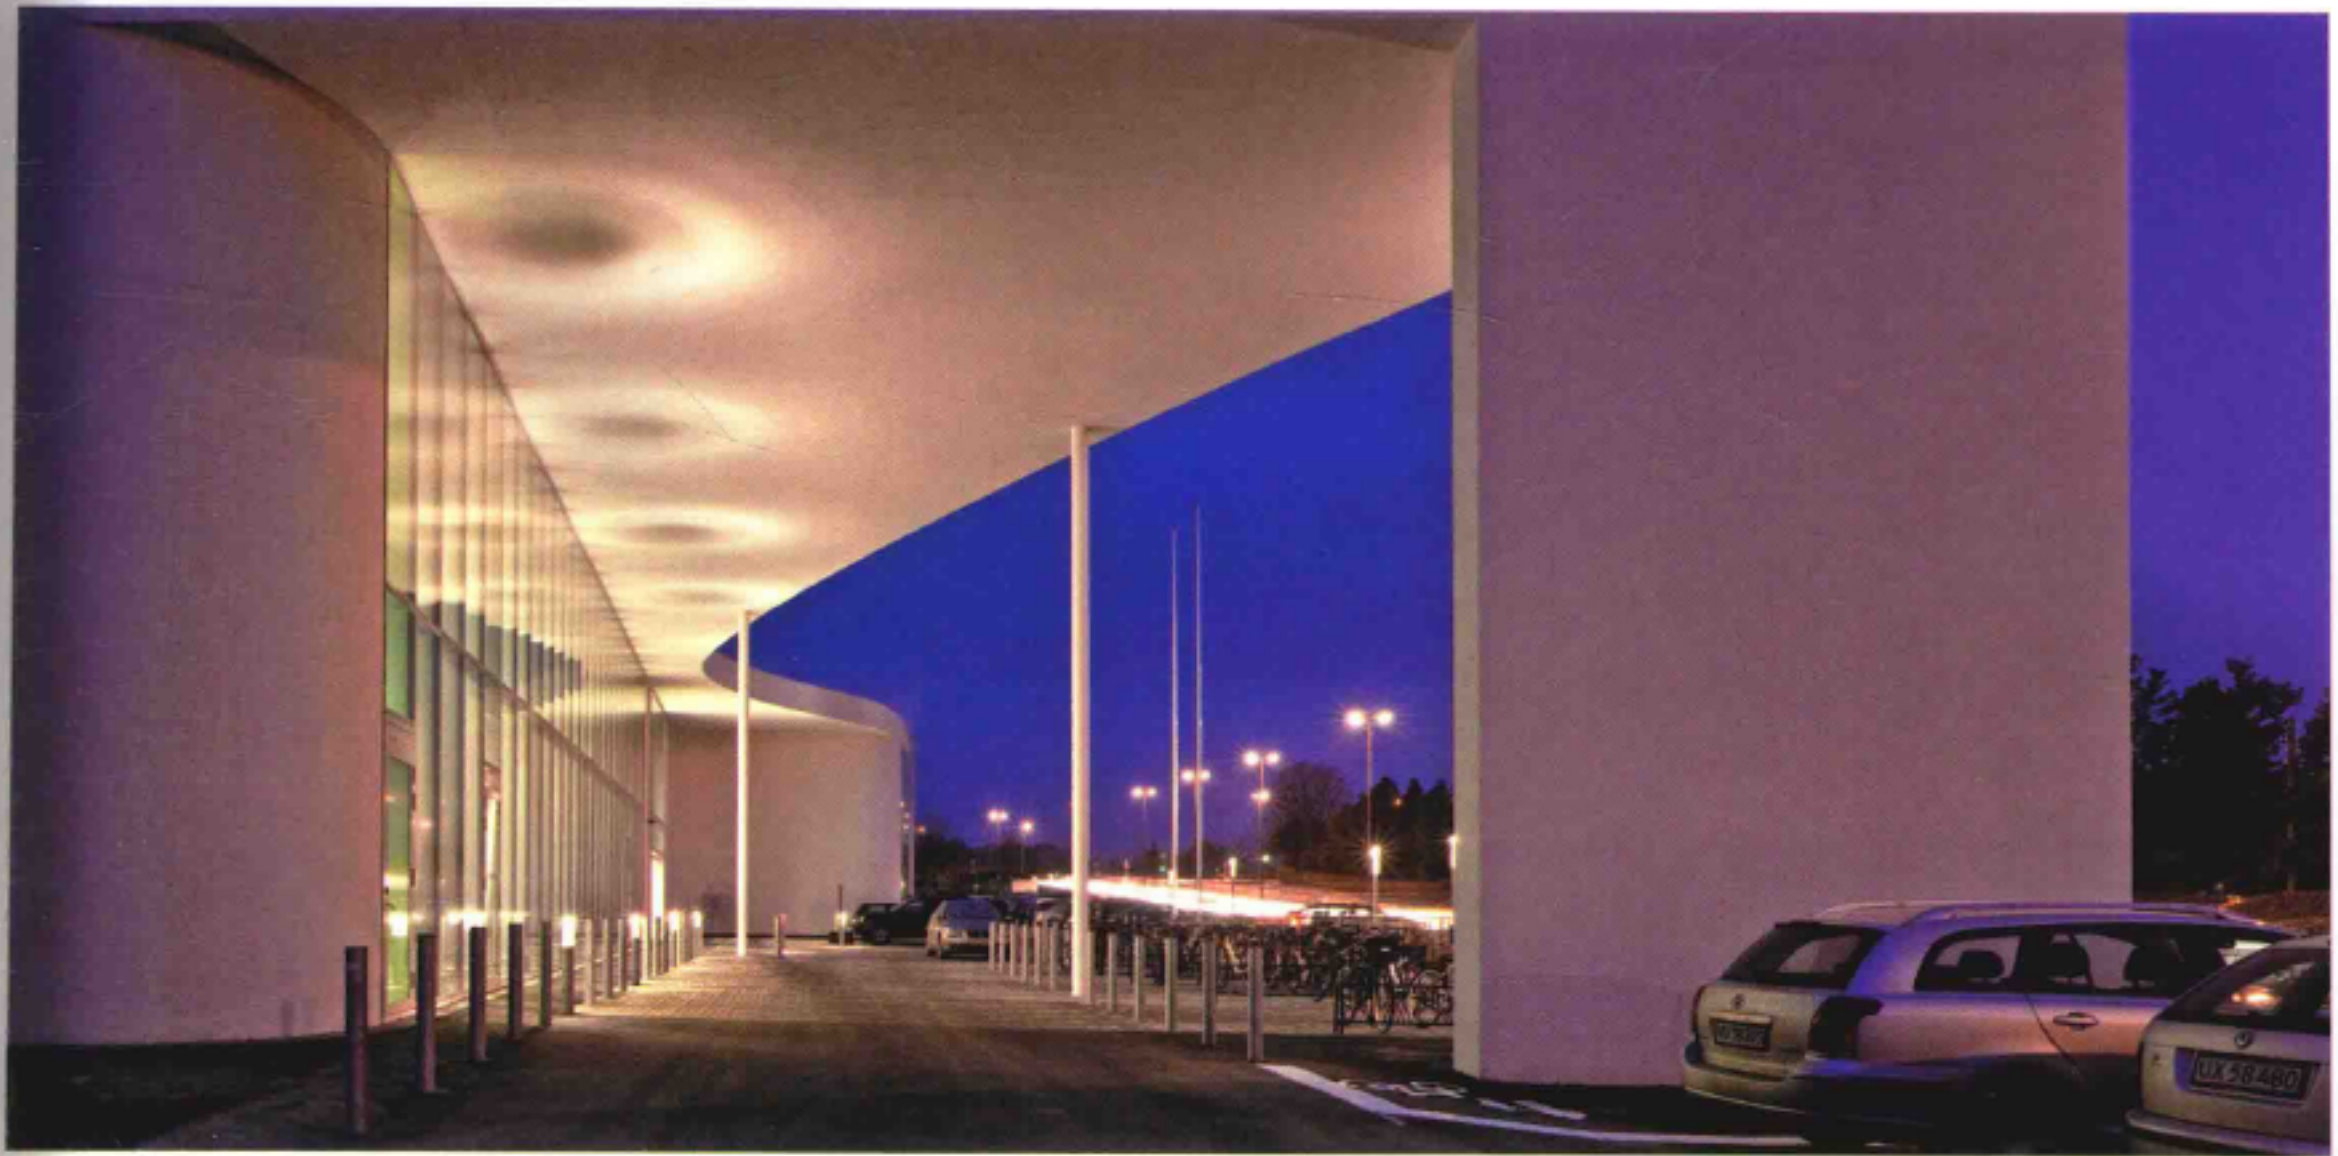

ART Entrance

Photo: schmidt hammer lassen architects

Recreational