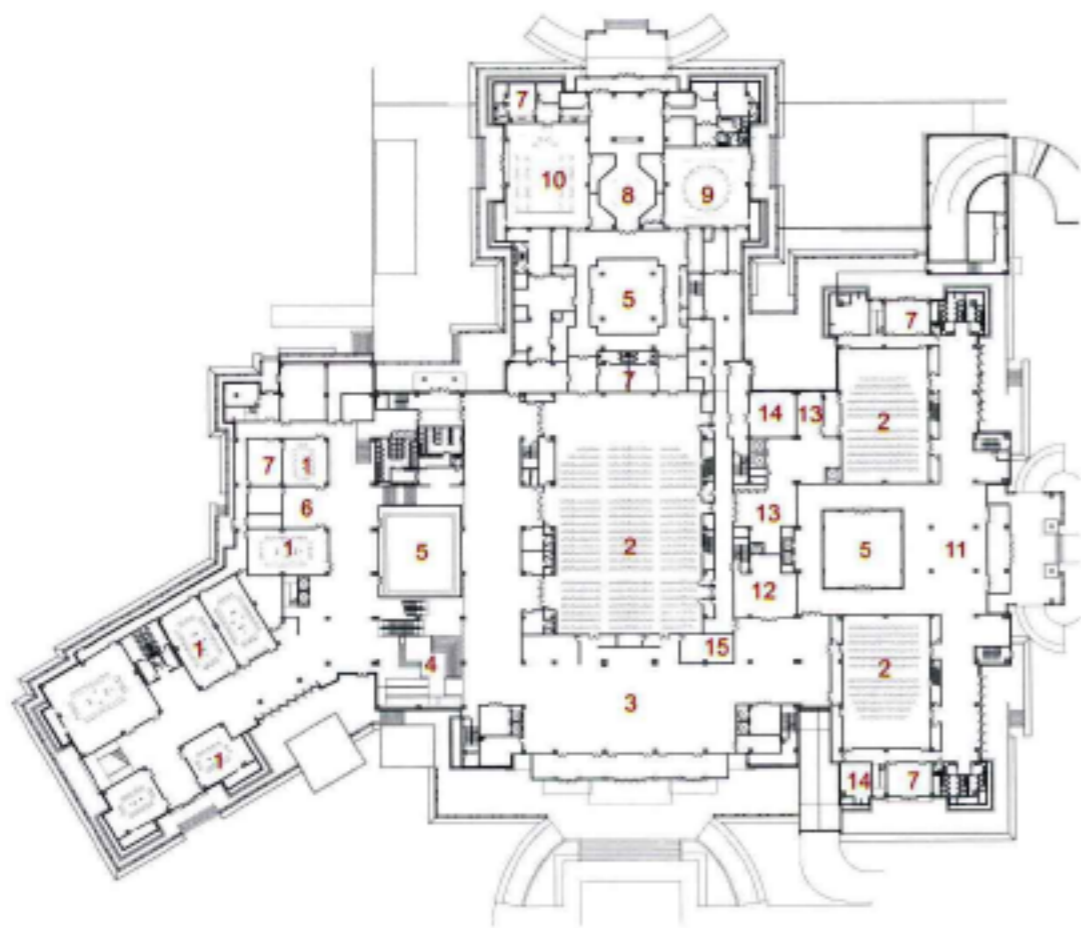

SHENYANG QIPANSHAN NATIONAL CONFERENCE CENTER

沈阳棋盘山国家会议中心

用地面积	建筑面积	设计时间	建筑类型
36 611.6平方米	34 850平方米	2011年1月	会议中心

项目位于棋盘山风景区内，处于沈阳市东北部。西、南为沈阳市城区，距沈阳市中心约20千米。

整体布局利用优越的区域环境，将山水建筑融为一体，打造“自然、生态、健康、休闲的”国家级会议接待中心。造型汲取中国古典建筑的元素及其比例，承载关于中式汉唐的记忆。汉唐文化的大气与厚重通过方正的造型母题、沉静的色调、舒展平远的屋顶及细部精巧的线条呈现，渗透着汉唐宫殿的气魄，宏伟而优雅。沿着自然与历史的轨迹将汉唐开放的社会意识融入其中，并将这种气质与功能完美结合，力求实现一种梦归唐朝的特殊氛围。

The general layout utilizes the advantageous context environment to integrate the building into mountain environment and waterscape, successfully creating a national conference reception center focusing on natural, ecological, healthy and recreational characteristics. Building shape makes references to Chinese ancient architectural elements and proportion, recalling people's memory of Chinese architectural culture of Han and Tang Dynasties. The cultures of Han and Tang Dynasties are generous and profound, showing palatial and elegant features of royal buildings through regularly square shape, peaceful color, smooth roof and delicate details. The open social consciousness of Han and Tang Dynasties is infused into building according to natural and historical conditions, the elegant appearance is perfectly integrated with architectural functions to reproduce a special atmosphere of dreaming in ancient dynasties.

1. meeting room/会议室
2. multifunctional hall/多功能厅
3. main hall/主大堂
4. atrium/中庭
5. landscape plaza/室外庭院
6. refreshment room/茶歇室
7. guest office/贵宾室
8. central hall/中行
9. banquet room/宴会厅
10. news studio/新闻发布厅
11. subordinate hall/次大堂
12. hall of administration/行政大厅
13. cater room/备餐室
14. furniture storage/家具储藏
15. business guest office/商务接待
16. administration guest office/行政接待室
17. media lounge/记者休息室
18. facility control room/控制室