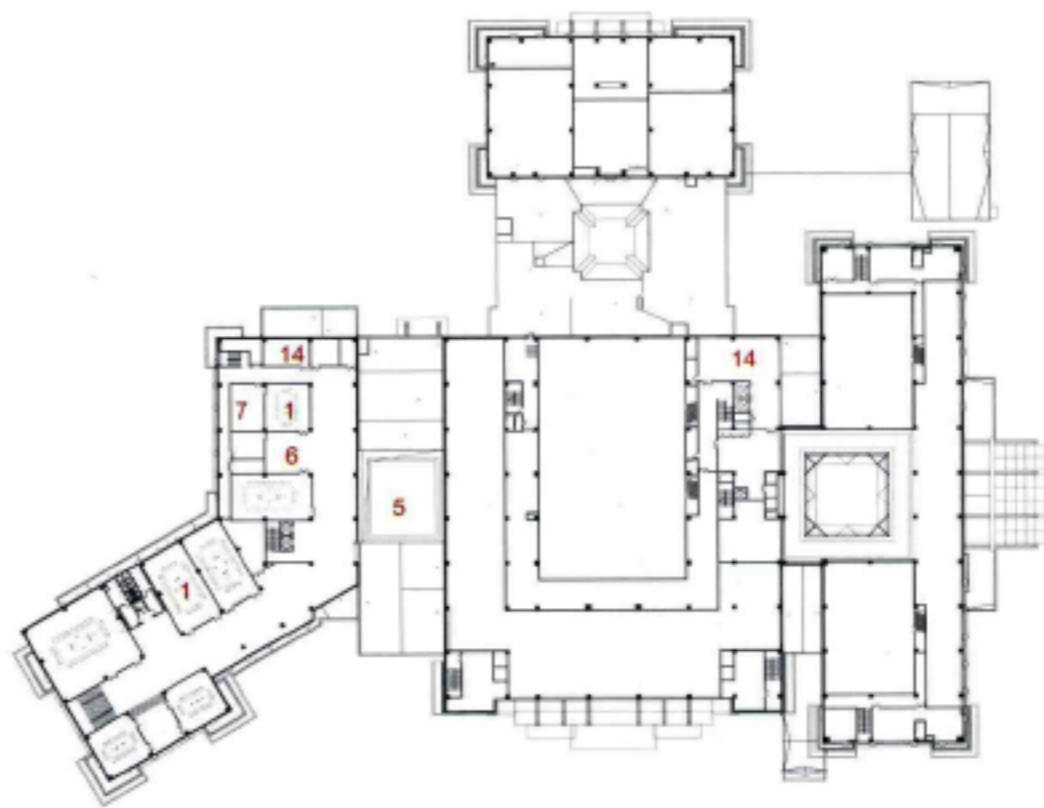

SHENYANG QIPANSHAN NATIONAL CONFERENCE CENTER

沈阳棋盘山国家会议中心

用地面积	建筑面积	设计时间	建筑类型
36 611.6平方米	34 850平方米	2011年1月	会议中心

项目位于棋盘山风景区内，处于沈阳市东北部。西、南为沈阳市城区，距沈阳市中心约20千米。

整体布局利用优越的区域环境，将山水建筑融为一体，打造“自然、生态、健康、休闲的”国家级会议接待中心。造型汲取中国古典建筑的元素及其比例，承载关于中式汉唐的记忆。汉唐文化的大气与厚重通过方正的造型母题、沉静的色调、舒展平远的屋顶及细部精巧的线条呈现，渗透着汉唐宫殿的气魄，宏伟而优雅。沿着自然与历史的轨迹将汉唐开放的社会意识融入其中，并将这种气质与功能完美结合，力求实现一种梦归唐朝的特殊氛围。

The general layout utilizes the advantageous context environment to integrate the building into mountain environment and waterscape, successfully creating a national conference reception center focusing on natural, ecological, healthy and recreational characteristics. Building shape makes references to Chinese ancient architectural elements and proportion, recalling people's memory of Chinese architectural culture of Han and Tang Dynasties. The cultures of Han and Tang Dynasties are generous and profound, showing palatial and elegant features of royal buildings through regularly square shape, peaceful color, smooth roof and delicate details. The open social consciousness of Han and Tang Dynasties is infused into building according to natural and historical conditions, the elegant appearance is perfectly integrated with architectural functions to reproduce a special atmosphere of dreaming in ancient dynasties.

1. meeting room/会议室
2. multifunctional hall/多功能厅
3. main hall/主大堂
4. atrium/中庭
5. landscape plaza/室外庭院
6. refreshment room/茶歇室
7. guest office/贵宾室
8. central hall/中行
9. banquet room/宴会厅
10. news studio/新闻发布厅
11. subordinate hall/次大堂
12. hall of administration/行政大厅
13. cater room/备餐室
14. furniture storage/家具储藏
15. business guest office/商务接待
16. administration guest office/行政接待室
17. media lounge/记者休息室
18. facility control room/控制室