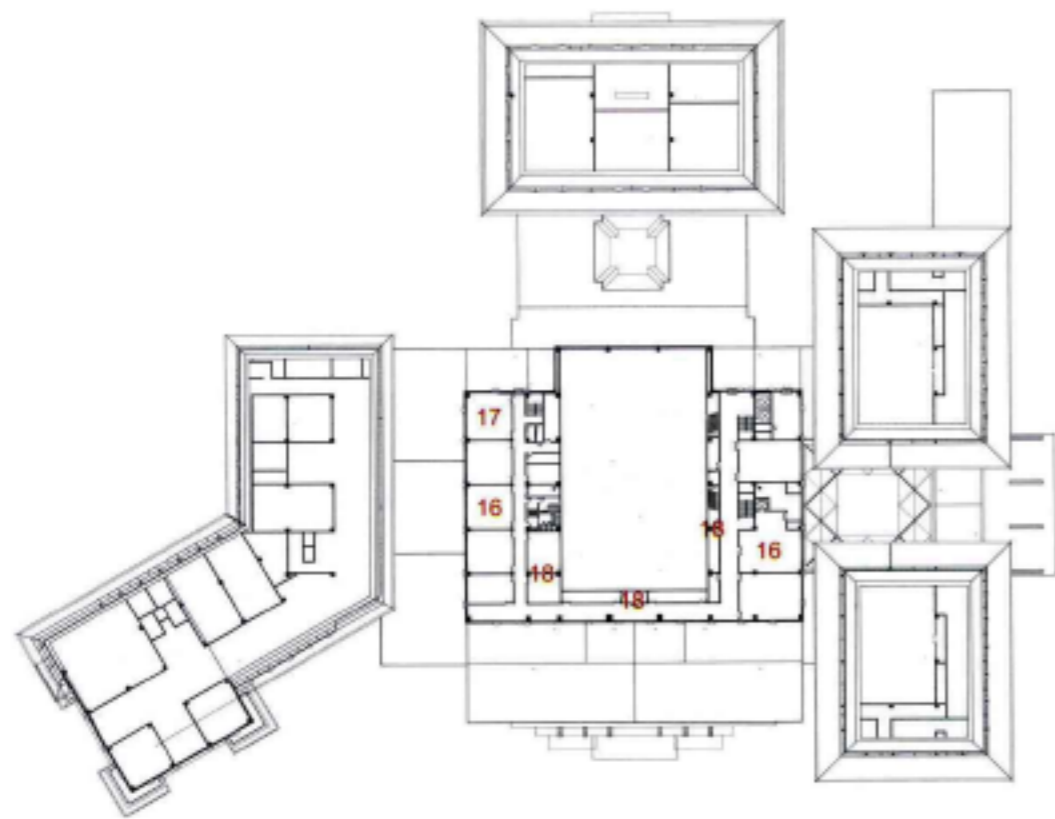

SHENYANG QIPANSHAN NATIONAL CONFERENCE CENTER

沈阳棋盘山国家会议中心

用地面积	建筑面积	设计时间	建筑类型
36 611.6平方米	34 850平方米	2011年1月	会议中心

项目位于棋盘山风景区内，处于沈阳市东北部。西、南为沈阳市城区，距沈阳市中心约20千米。

整体布局利用优越的区域环境，将山水建筑融为一体，打造“自然、生态、健康、休闲的”国家级会议接待中心。造型汲取中国古典建筑的元素及其比例，承载关于中式汉唐的记忆。汉唐文化的大气与厚重通过方正的造型母题、沉静的色调、舒展平远的屋顶及细部精巧的线条呈现，渗透着汉唐宫殿的气魄，宏伟而优雅。沿着自然与历史的轨迹将汉唐开放的社会意识融入其中，并将这种气质与功能完美结合，力求实现一种梦归唐朝的特殊氛围。

The general layout utilizes the advantageous context environment to integrate the building into mountain environment and waterscape, successfully creating a national conference reception center focusing on natural, ecological, healthy and recreational characteristics. Building shape makes references to Chinese ancient architectural elements and proportion, recalling people's memory of Chinese architectural culture of Han and Tang Dynasties. The cultures of Han and Tang Dynasties are generous and profound, showing palatial and elegant features of royal buildings through regularly square shape, peaceful color, smooth roof and delicate details. The open social consciousness of Han and Tang Dynasties is infused into building according to natural and historical conditions, the elegant appearance is perfectly integrated with architectural functions to reproduce a special atmosphere of dreaming in ancient dynasties.

1. meeting room/会议室
2. multifunctional hall/多功能厅
3. main hall/主大堂
4. atrium/中庭
5. landscape plaza/室外庭院
6. refreshment room/茶歇室
7. guest office/贵宾室
8. central hall/中行
9. banquet room/宴会厅
10. news studio/新闻发布厅
11. subordinate hall/次大堂
12. hall of administration/行政大厅
13. cater room/备餐室
14. furniture storage/家具储藏
15. business guest office/商务接待
16. administration guest office/行政接待室
17. media lounge/记者休息室
18. facility control room/控制室