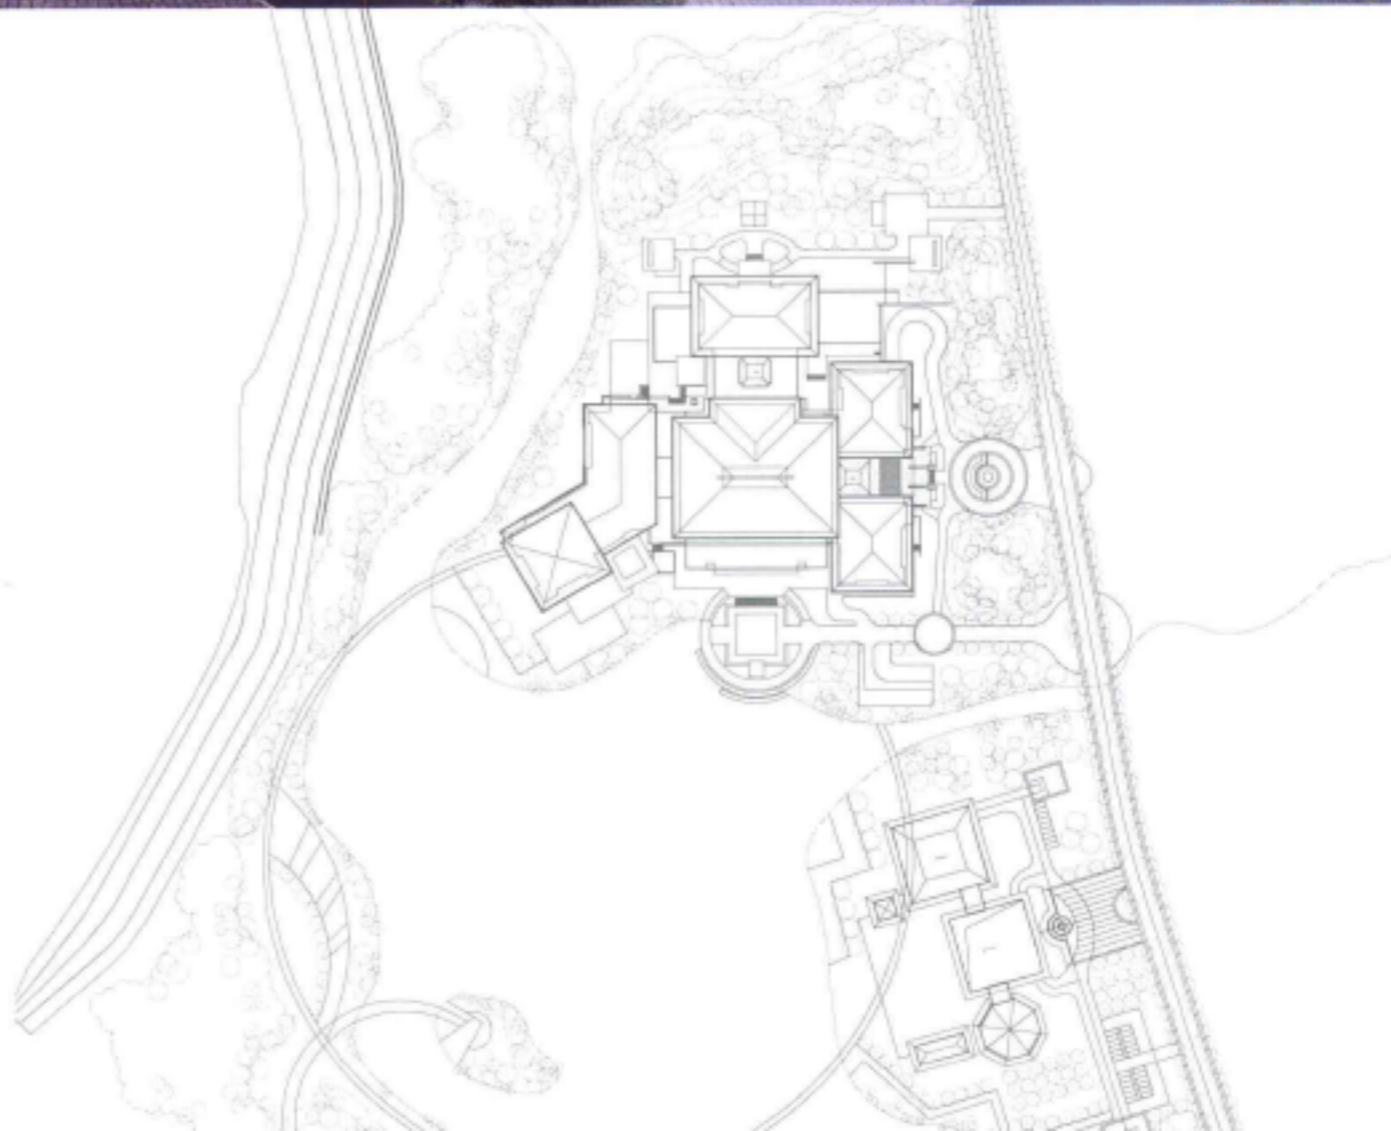

The general layout utilizes the advantageous context environment to integrate the building into mountain environment and waterscape, successfully creating a national conference reception center focusing on natural, ecological, healthy and recreational characteristics. Building shape makes references to Chinese ancient architectural elements and proportion, recalling people's memory of Chinese architectural culture of Han and Tang Dynasties. The cultures of Han and Tang Dynasties are generous and profound, showing palatial and elegant features of royal buildings through regularly square shape, peaceful color, smooth roof and delicate details. The open social consciousness of Han and Tang Dynasties is infused into building according to natural and historical conditions, the elegant appearance is perfectly integrated with architectural functions to reproduce a special atmosphere of dreaming in ancient dynasties.

1. meeting room/会议室
2. multifunctional hall/多功能厅
3. main hall/主大堂
4. atrium/中庭
5. landscape plaza/室外庭院
6. refreshment room/茶歇室
7. guest office/贵宾室
8. central hall/中行
9. banquet room/宴会厅
10. news studio/新闻发布厅
11. subordinate hall/次大堂
12. hall of administration/行政大厅
13. cater room/备餐室
14. furniture storage/家具储藏
15. business guest office/商务接待
16. administration guest office/行政接待室
17. media lounge/记者休息室
18. facility control room/控制室

above elevations/立面图
below exterior view/外景图