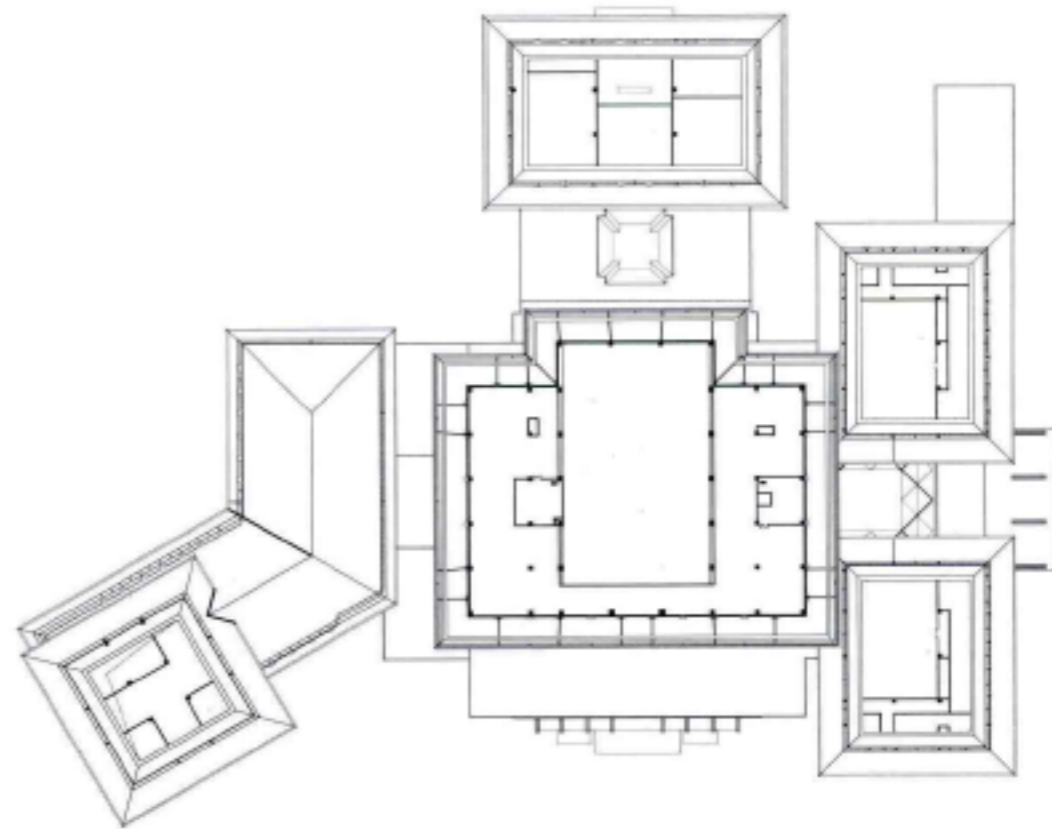

SHENYANG QIPANSHAN NATIONAL CONFERENCE CENTER

沈阳棋盘山国家会议中心

用地面积	建筑面积	设计时间	建筑类型
36 611.6平方米	34 850平方米	2011年1月	会议中心

项目位于棋盘山风景区内，处于沈阳市东北部。西、南为沈阳市城区，距沈阳市中心约20千米。

整体布局利用优越的区域环境，将山水建筑融为一体，打造“自然、生态、健康、休闲的”国家级会议接待中心。造型汲取中国古典建筑的元素及其比例，承载关于中式汉唐的记忆。汉唐文化的大气与厚重通过方正的造型母题、沉静的色调、舒展平远的屋顶及细部精巧的线条呈现，渗透着汉唐宫殿的气魄，宏伟而优雅。沿着自然与历史的轨迹将汉唐开放的社会意识融入其中，并将这种气质与功能完美结合，力求实现一种梦归唐朝的特殊氛围。

The general layout utilizes the advantageous context environment to integrate the building into mountain environment and waterscape, successfully creating a national conference reception center focusing on natural, ecological, healthy and recreational characteristics. Building shape makes references to Chinese ancient architectural elements and proportion, recalling people's memory of Chinese architectural culture of Han and Tang Dynasties. The cultures of Han and Tang Dynasties are generous and profound, showing palatial and elegant features of royal buildings through regularly square shape, peaceful color, smooth roof and delicate details. The open social consciousness of Han and Tang Dynasties is infused into building according to natural and historical conditions, the elegant appearance is perfectly integrated with architectural functions to reproduce a special atmosphere of dreaming in ancient dynasties.

1. meeting room/会议室
2. multifunctional hall/多功能厅
3. main hall/主大堂
4. atrium/中庭
5. landscape plaza/室外庭院
6. refreshment room/茶歇室
7. guest office/贵宾室
8. central hall/中行
9. banquet room/宴会厅
10. news studio/新闻发布厅
11. subordinate hall/次大堂
12. hall of administration/行政大厅
13. cater room/备餐室
14. furniture storage/家具储藏
15. business guest office/商务接待
16. administration guest office/行政接待室
17. media lounge/记者休息室
18. facility control room/控制室