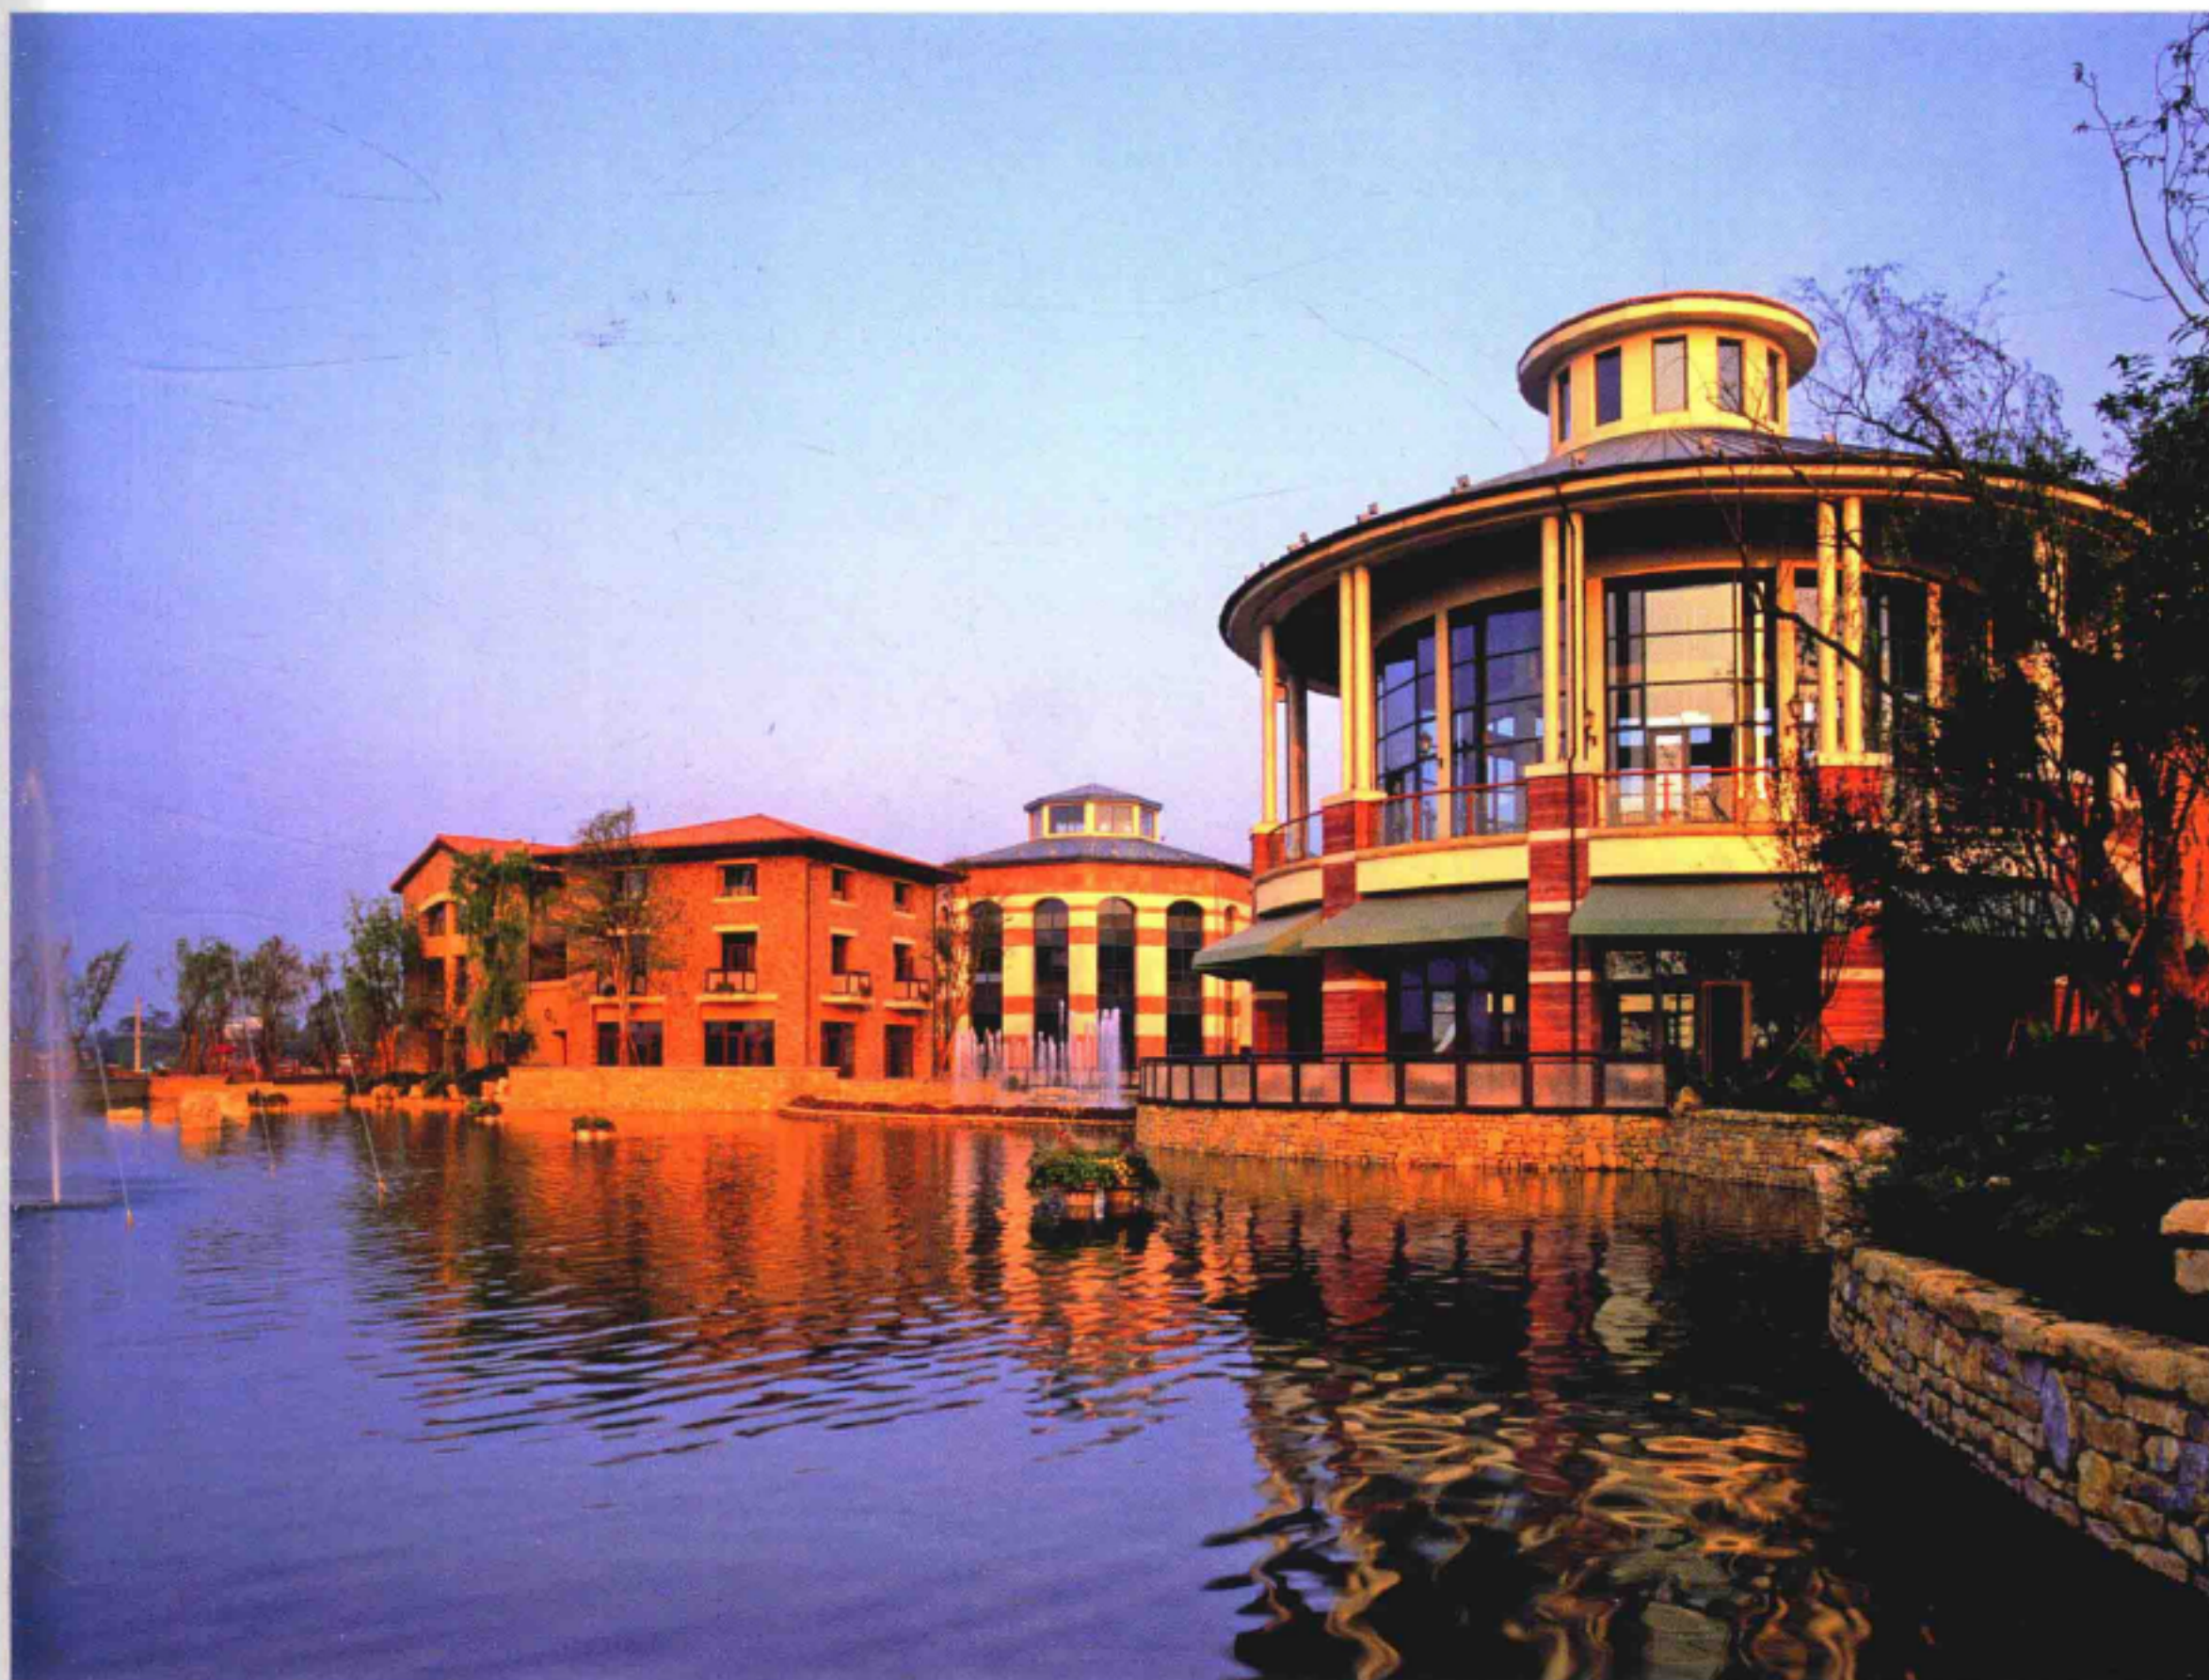

## Luxehills Chengdu, China

Located in the beautiful foothills of Shuangliu County just south of Chengdu is the new 500-acre Luxehills international community. The project is designed as a world-class international destination for shopping, entertainment and sports, as well as a safe and desirable place to live, work, and raise a family. The entire development is inspired by a European lifestyle, complete with the usage of natural materials and rich landscaping. The 2,500 residents of Luxehills will enjoy an array of retail, restaurant, entertainment, and leisure amenities.

### 麓山国际社区

麓山国际社区位于成都城南双流县风景优美的山麓丘陵上，占地约200万平方米。项目旨在打造国际一流的购物、娱乐、休闲、居住、办公社区。整体规划采用欧式风格，充分利用了地区优美的自然风光并融入了多彩的景观设施。麓山国际的2,500位居民能够享受到高品质的零售、餐饮、娱乐、休闲设施。

Photo: 5 Plus Design

Completion Date: 2007

Architect: 5 Plus Design

Complex