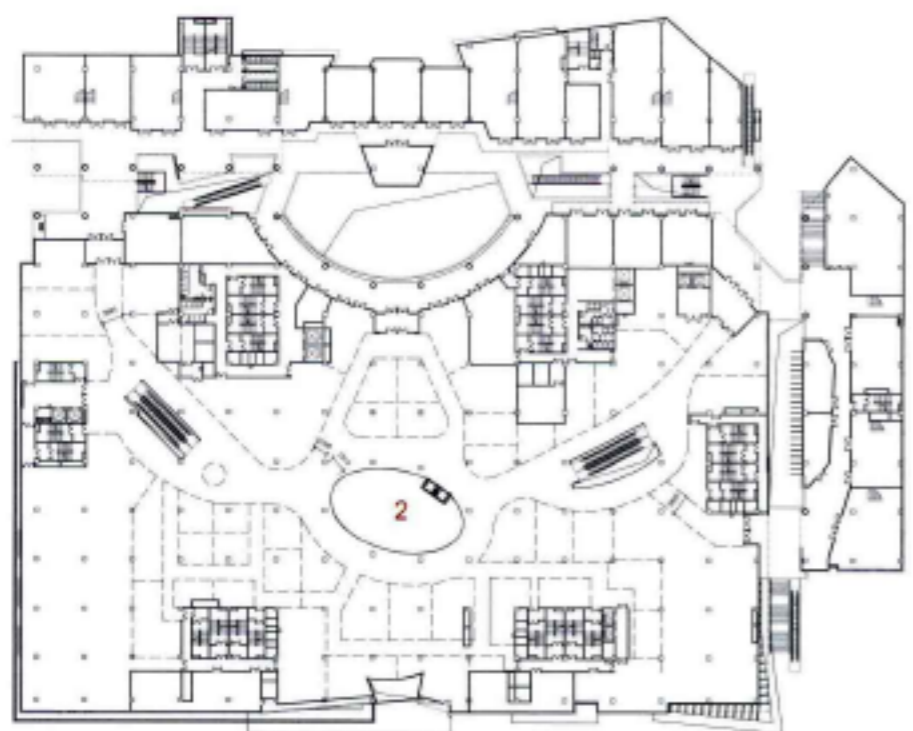

Building shape shows obvious contrast between virtuality and actuality, using volume contrast to form intensive visual impact. Meanwhile, considerations are made of mutual relation with urban park at north, successfully integrating natural environment into architectural design and realizing humanistic and natural building. After completion, Zhengda Plaza and phase II super-high office building of 270m will certainly accelerate urban development of the high-tech zone and increase population density and improve life quality in this district, playing an important role of commercial and business center in the high-tech zone, even in the whole Xixian District.

1. Zhengda plaza/正大广场  
2. super-high office building/超高层办公楼  
3. shopping mall/商场  
4. business street/商业街

left site plan/总平面图

top right night view of the main entrance/主入口夜景图

bottom right exterior view/外景图

1. shop/商铺
2. atrium/中庭
3. restaurant/餐饮
4. movie/影院
5. book mall/书城
6. projection booth/放映间
7. path/放映走道
8. air-conditioner room/空调机房

left floor plans/楼层平面图  
right exterior view/外景图

left elevations/立面图  
right exterior view/外景图