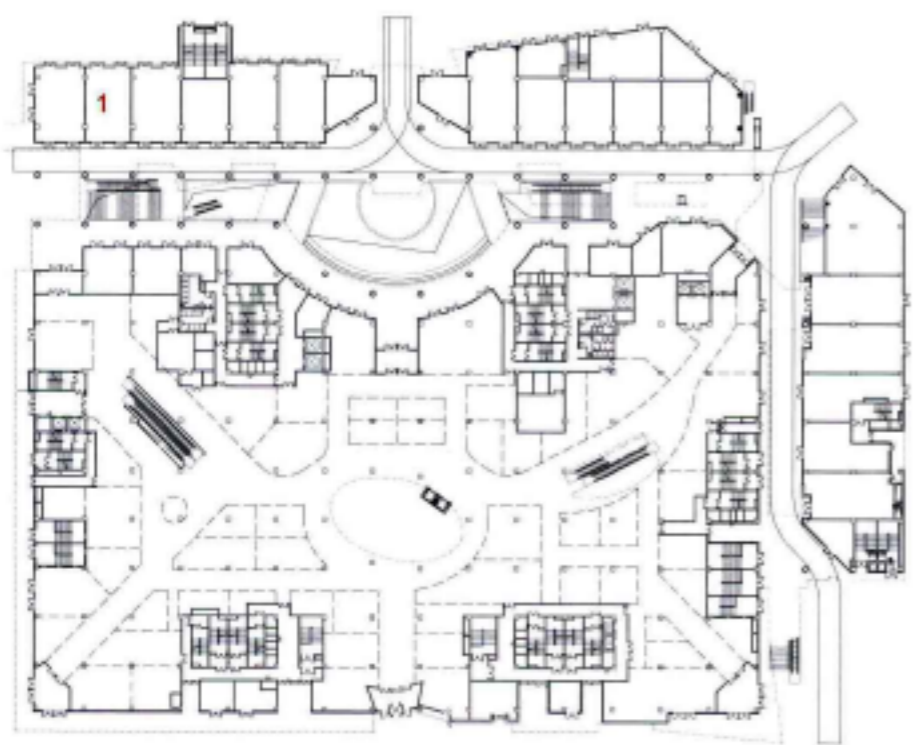

Building shape shows obvious contrast between virtuality and actuality, using volume contrast to form intensive visual impact. Meanwhile, considerations are made of mutual relation with urban park at north, successfully integrating natural environment into architectural design and realizing humanistic and natural building. After completion, Zhengda Plaza and phase II super-high office building of 270m will certainly accelerate urban development of the high-tech zone and increase population density and improve life quality in this district, playing an important role of commercial and business center in the high-tech zone, even in the whole Xixian District.

1. Zhengda plaza/正大广场  
2. super-high office building/超高层办公楼  
3. shopping mall/商场  
4. business street/商业街

left site plan/总平面图

top right night view of the main entrance/主入口夜景图

bottom right exterior view/外景图

1. shop/商铺
2. atrium/中庭
3. restaurant/餐饮
4. movie/影院
5. book mall/书城
6. projection booth/放映间
7. path/放映走道
8. air-conditioner room/空调机房

left floor plans/楼层平面图  
right exterior view/外景图

left elevations/立面图  
right exterior view/外景图