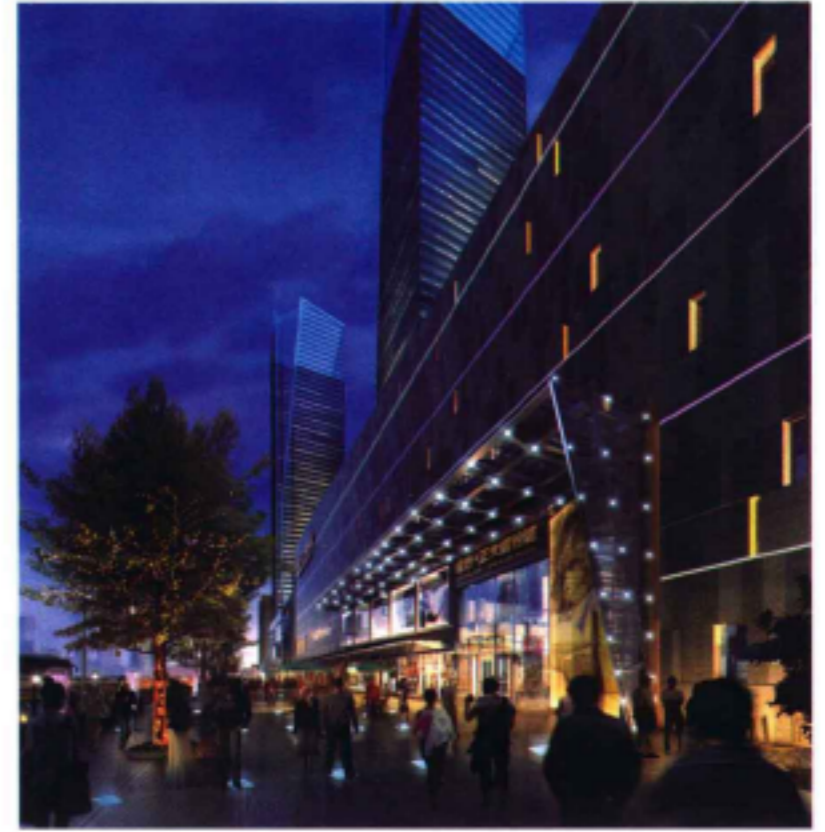

建筑造型强调大虚大实，以体量对比形成强烈的视觉冲击力。同时充分考虑与北侧的城市公园的互动性，将自然的主题融入建筑设计，使得建筑人性化、自然化。正大广场和二期270米超高层办公楼建成后，必将带动高新区城市发展及区域人口密度和品质的提升，在高新区乃至整个西咸地区发挥重要的商业和商务中心作用。

Xi'an Zhengda Plaza is phase I project of large urban complex created in high-tech zone of Xi'an City and mainly consists of large supermarket, brand flagship store, shopping theme store, boutique commercial street, I-max cinema, bookstore and large restaurant, etc., even introducing Zhengda Plaza, a brand owned by Zhengda Group which is a world-famous enterprise, to Xi'an.

Building shape shows obvious contrast between virtuality and actuality, using volume contrast to form intensive visual impact. Meanwhile, considerations are made of mutual relation with urban park at north, successfully integrating natural environment into architectural design and realizing humanistic and natural building. After completion, Zhengda Plaza and phase II super-high office building of 270m will certainly accelerate urban development of the high-tech zone and increase population density and improve life quality in this district, playing an important role of commercial and business center in the high-tech zone, even in the whole Xixian District.

1. Zhengda plaza/正大广场  
2. super-high office building/超高层办公楼  
3. shopping mall/商场  
4. business street/商业街

left site plan/总平面图

top right night view of the main entrance/主入口夜景图

bottom right exterior view/外景图