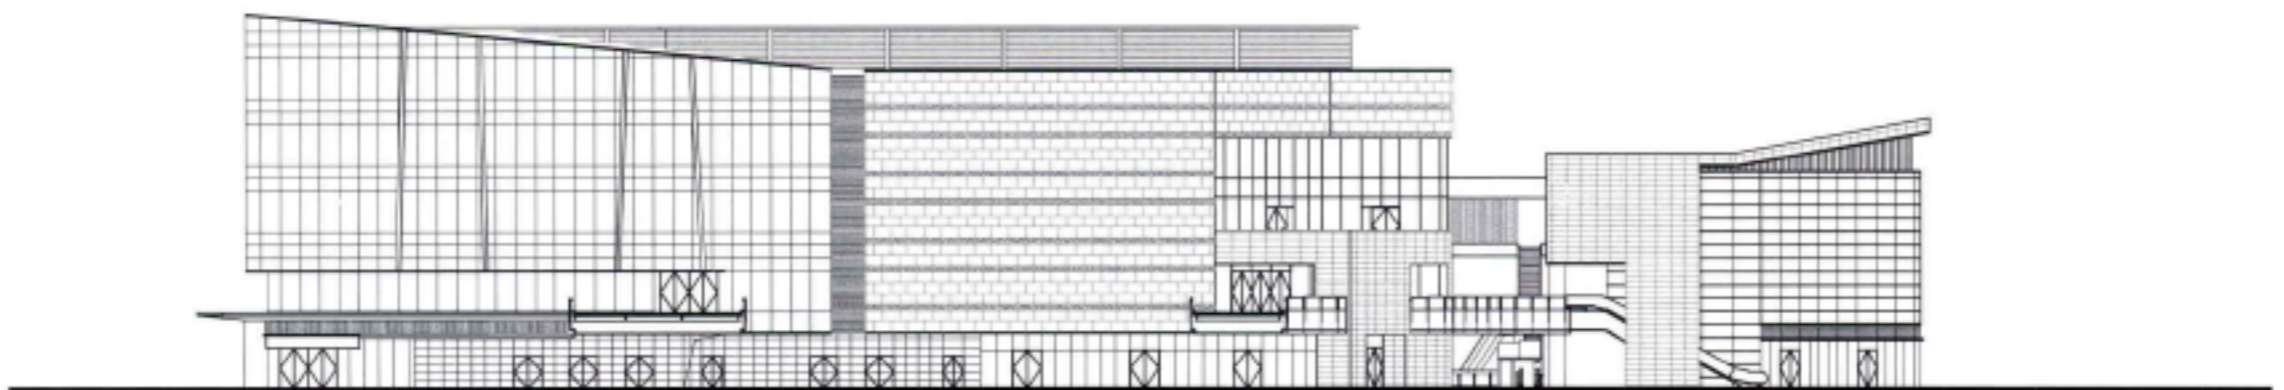

建筑造型强调大虚大实，以体量对比形成强烈的视觉冲击力。同时充分考虑与北侧的城市公园的互动性，将自然的主题融入建筑设计，使得建筑人性化、自然化。正大广场和二期270米超高层办公楼建成后，必将带动高新区城市发展及区域人口密度和品质的提升，在高新区乃至整个西咸地区发挥重要的商业和商务中心作用。

Xi'an Zhengda Plaza is phase I project of large urban complex created in high-tech zone of Xi'an City and mainly consists of large supermarket, brand flagship store, shopping theme store, boutique commercial street, I-max cinema, bookstore and large restaurant, etc., even introducing Zhengda Plaza, a brand owned by Zhengda Group which is a world-famous enterprise, to Xi'an.

Building shape shows obvious contrast between virtuality and actuality, using volume contrast to form intensive visual impact. Meanwhile, considerations are made of mutual relation with urban park at north, successfully integrating natural environment into architectural design and realizing humanistic and natural building. After completion, Zhengda Plaza and phase II super-high office building of 270m will certainly accelerate urban development of the high-tech zone and increase population density and improve life quality in this district, playing an important role of commercial and business center in the high-tech zone, even in the whole Xixian District.

1. Zhengda plaza/正大广场  
2. super-high office building/超高层办公楼  
3. shopping mall/商场  
4. business street/商业街

left site plan/总平面图

top right night view of the main entrance/主入口夜景图

bottom right exterior view/外景图

1. shop/商铺
2. atrium/中庭
3. restaurant/餐饮
4. movie/影院
5. book mall/书城
6. projection booth/放映间
7. path/放映走道
8. air-conditioner room/空调机房

left floor plans/楼层平面图  
right exterior view/外景图

left elevations/立面图  
right exterior view/外景图