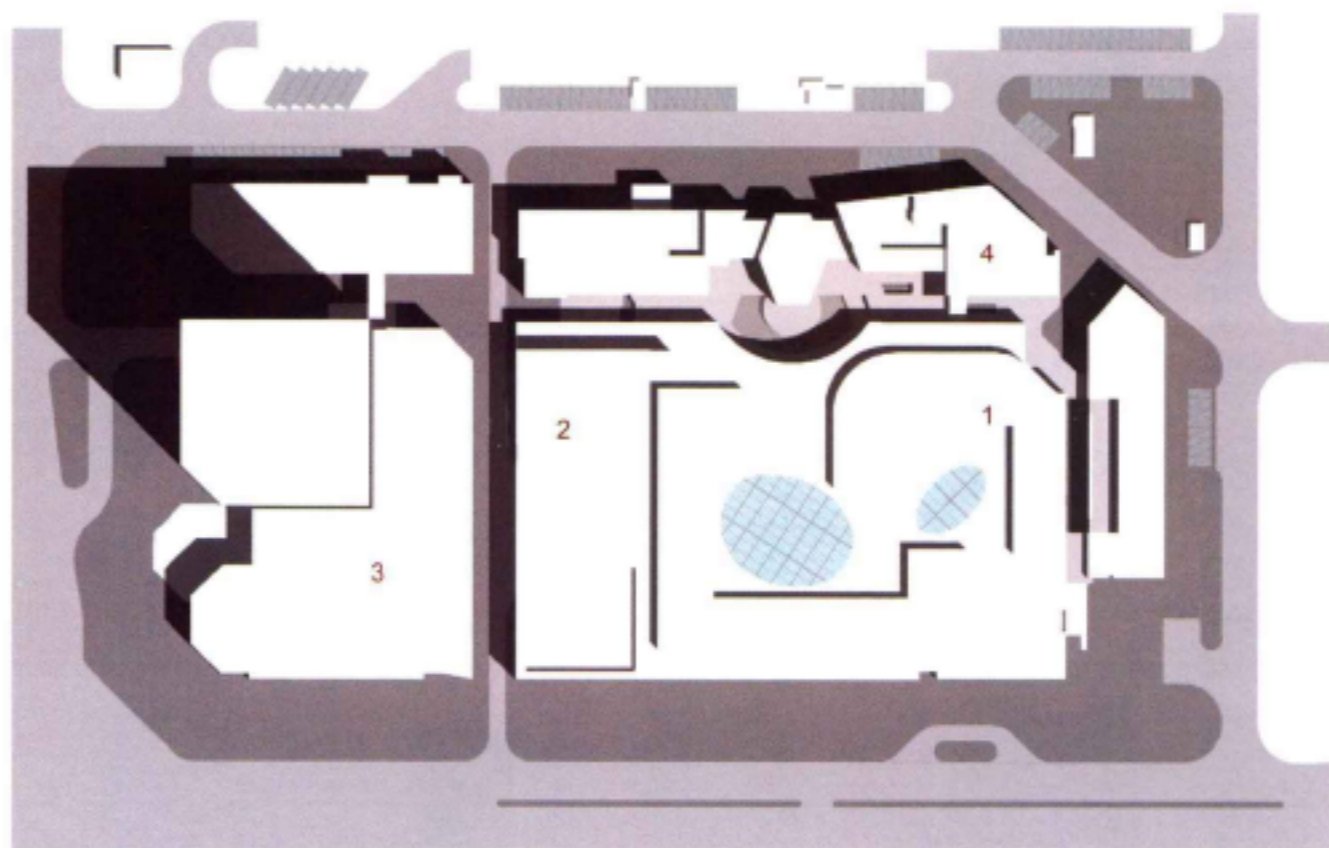

## 西安正大广场

|           |            |         |      |
|-----------|------------|---------|------|
| 用地面积      | 建筑面积       | 设计时间    | 建筑类型 |
| 39 700平方米 | 101 718平方米 | 2010年6月 | 商业建筑 |

西安正大广场是西安市高新区倾力打造的大型城市综合体的一期部分，主要业态包括大型超市、品牌旗舰店、百货主题馆、精品商业街、I-max影院、书局和大型餐饮等，更将享誉全球的正大集团旗下的品牌——正大广场带到西安。

建筑造型强调大虚大实，以体量对比形成强烈的视觉冲击力。同时充分考虑与北侧的城市公园的互动性，将自然的主题融入建筑设计，使得建筑人性化、自然化。正大广场和二期270米超高层办公楼建成后，必将带动高新区城市发展及区域人口密度和品质的提升，在高新区乃至整个西咸地区发挥重要的商业和商务中心作用。

Xi'an Zhengda Plaza is phase I project of large urban complex created in high-tech zone of Xi'an City and mainly consists of large supermarket, brand flagship store, shopping theme store, boutique commercial street, I-max cinema, bookstore and large restaurant, etc., even introducing Zhengda Plaza, a brand owned by Zhengda Group which is a world-famous enterprise, to Xi'an.

Building shape shows obvious contrast between virtuality and actuality, using volume contrast to form intensive visual impact. Meanwhile, considerations are made of mutual relation with urban park at north, successfully integrating natural environment into architectural design and realizing humanistic and natural building. After completion, Zhengda Plaza and phase II super-high office building of 270m will certainly accelerate urban development of the high-tech zone and increase population density and improve life quality in this district, playing an important role of commercial and business center in the high-tech zone, even in the whole Xixian District.

1. Zhengda plaza/正大广场  
2. super-high office building/超高层办公楼  
3. shopping mall/商场  
4. business street/商业街

left site plan/总平面图

top right night view of the main entrance/主入口夜景图

bottom right exterior view/外景图