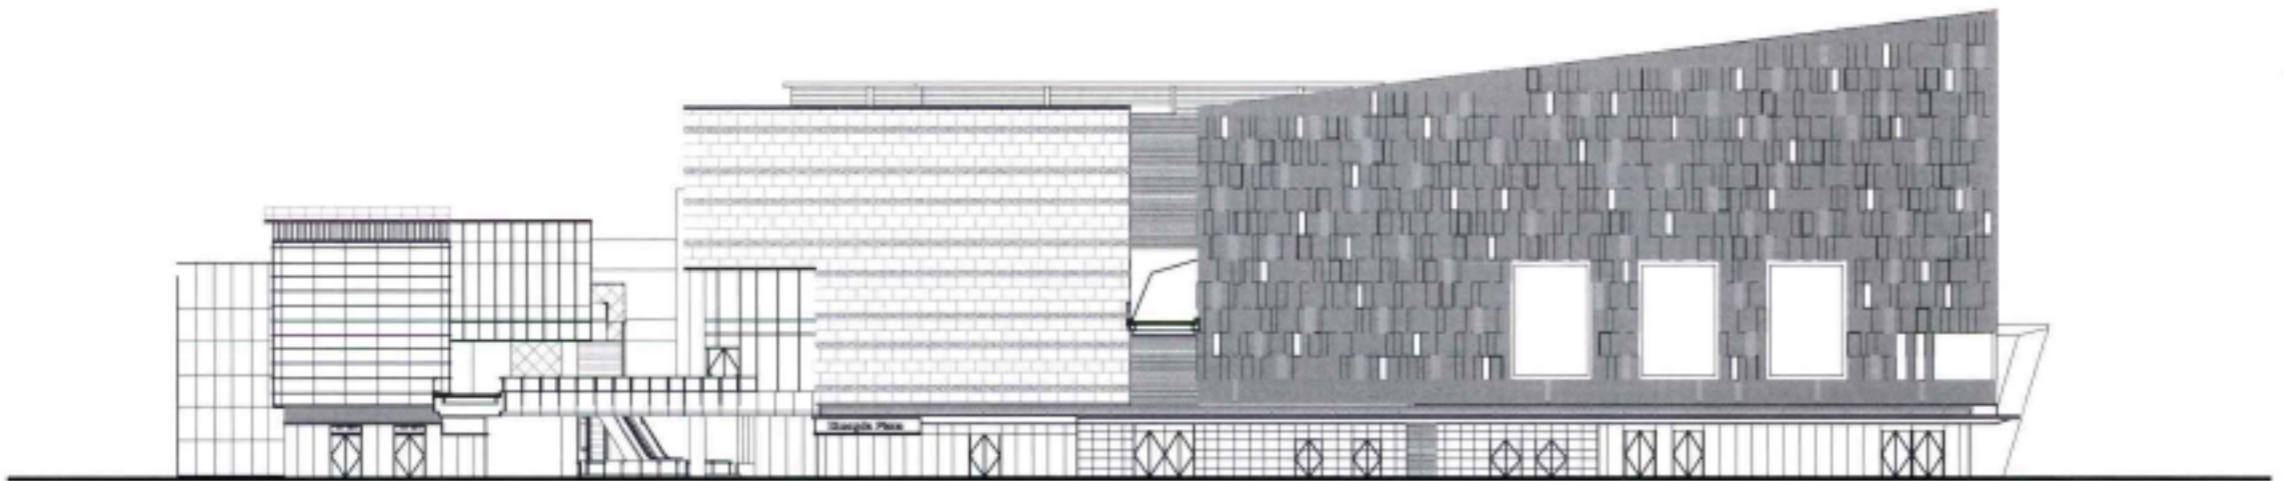

建筑造型强调大虚大实，以体量对比形成强烈的视觉冲击力。同时充分考虑与北侧的城市公园的互动性，将自然的主题融入建筑设计，使得建筑人性化、自然化。正大广场和二期270米超高层办公楼建成后，必将带动高新区城市发展及区域人口密度和品质的提升，在高新区乃至整个西咸地区发挥重要的商业和商务中心作用。

Xi'an Zhengda Plaza is phase I project of large urban complex created in high-tech zone of Xi'an City and mainly consists of large supermarket, brand flagship store, shopping theme store, boutique commercial street, I-max cinema, bookstore and large restaurant, etc., even introducing Zhengda Plaza, a brand owned by Zhengda Group which is a world-famous enterprise, to Xi'an.

Building shape shows obvious contrast between virtuality and actuality, using volume contrast to form intensive visual impact. Meanwhile, considerations are made of mutual relation with urban park at north, successfully integrating natural environment into architectural design and realizing humanistic and natural building. After completion, Zhengda Plaza and phase II super-high office building of 270m will certainly accelerate urban development of the high-tech zone and increase population density and improve life quality in this district, playing an important role of commercial and business center in the high-tech zone, even in the whole Xixian District.

1. Zhengda plaza/正大广场  
2. super-high office building/超高层办公楼  
3. shopping mall/商场  
4. business street/商业街

left site plan/总平面图

top right night view of the main entrance/主入口夜景图

bottom right exterior view/外景图

1. shop/商铺
2. atrium/中庭
3. restaurant/餐饮
4. movie/影院
5. book mall/书城
6. projection booth/放映间
7. path/放映走道
8. air-conditioner room/空调机房

left floor plans/楼层平面图  
right exterior view/外景图

left elevations/立面图  
right exterior view/外景图